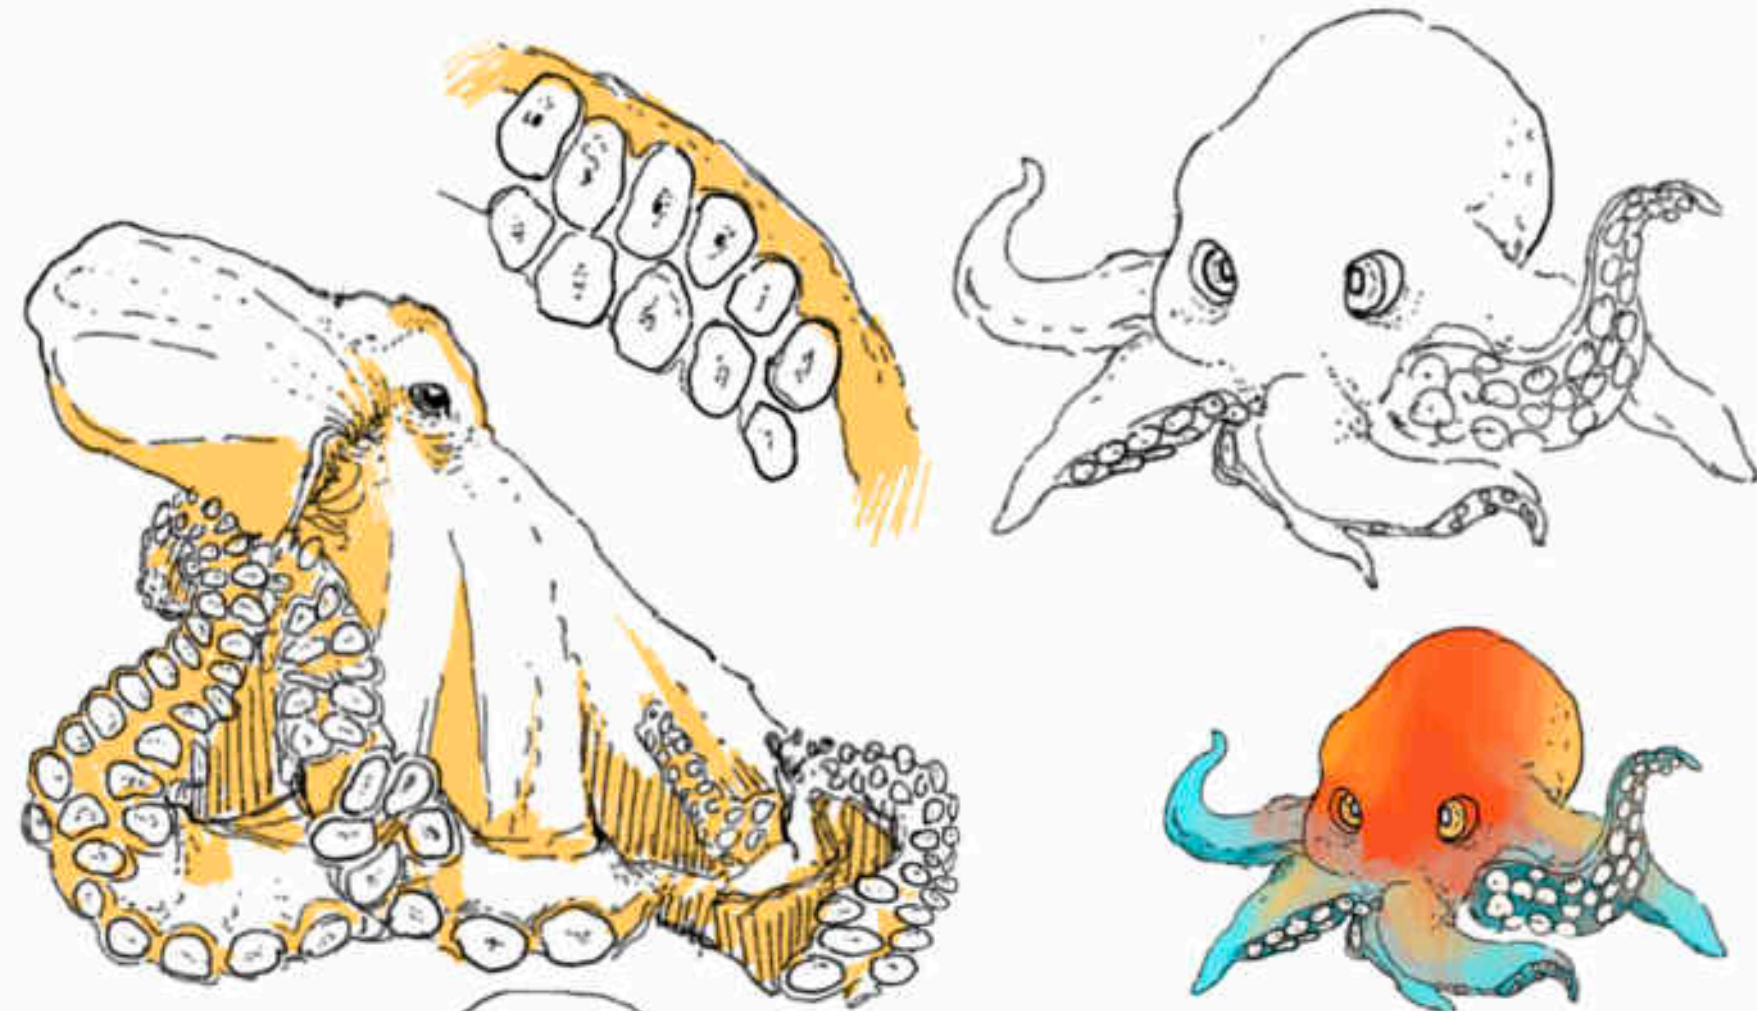

DOWNING

动画组 刘田田

故事板草图

• I found a fish which is really beautiful and have the glow texture.

海洋生物research

细化故事板-对比图

海报的草稿

1. SHADOW

- 1. Smooth Edge
- 2. Light

其他对比图

最终动画表现

手法的research

1

5

9

13