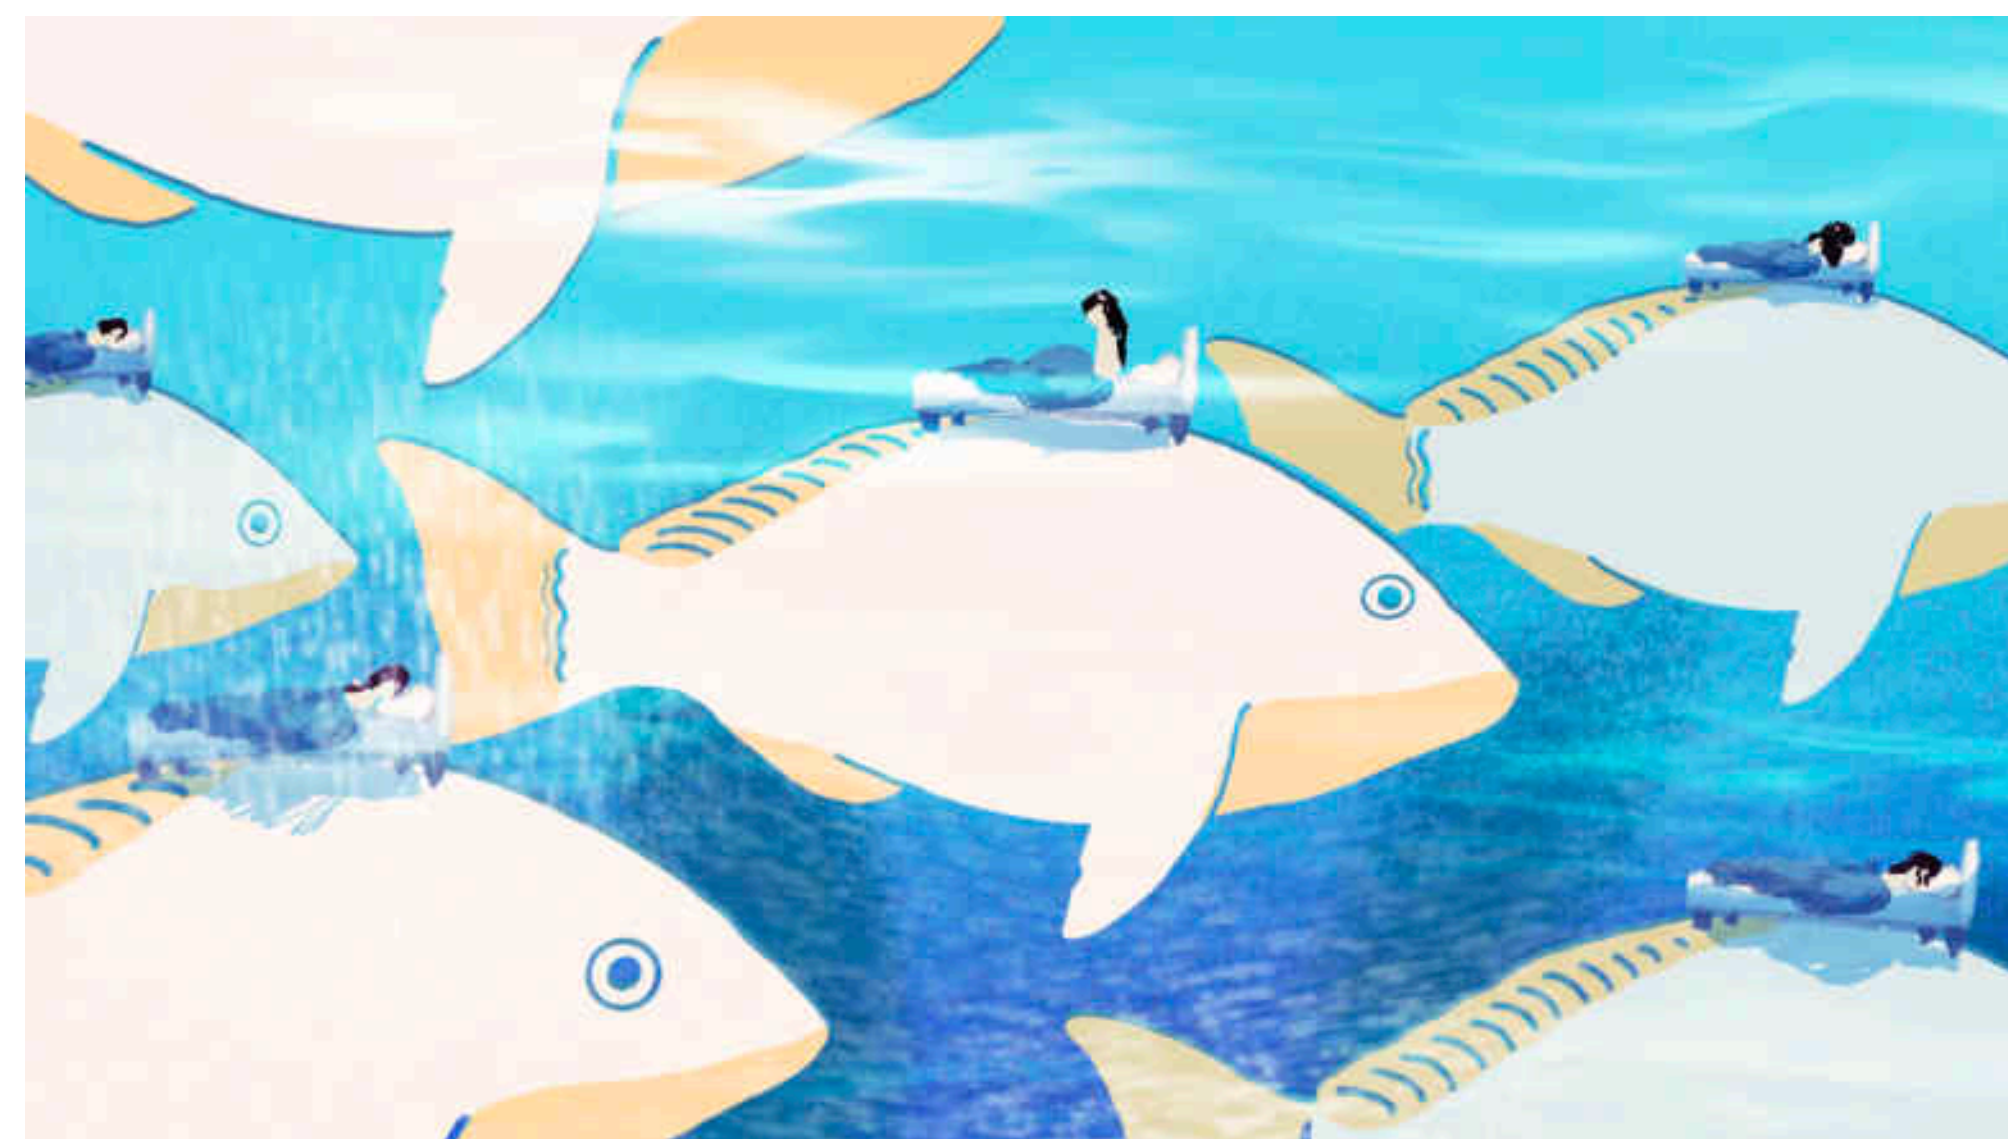

DOWNING

动画组 刘田田

故事板草图

• I found a fish which is really beautiful and have the glow texture.

海洋生物research

细化故事板-对比图

海报的草稿

1. SHADOW

- 1. Smooth Edge
- 2. Light

其他对比图

最终动画表现

手法的research

1

5

9

13