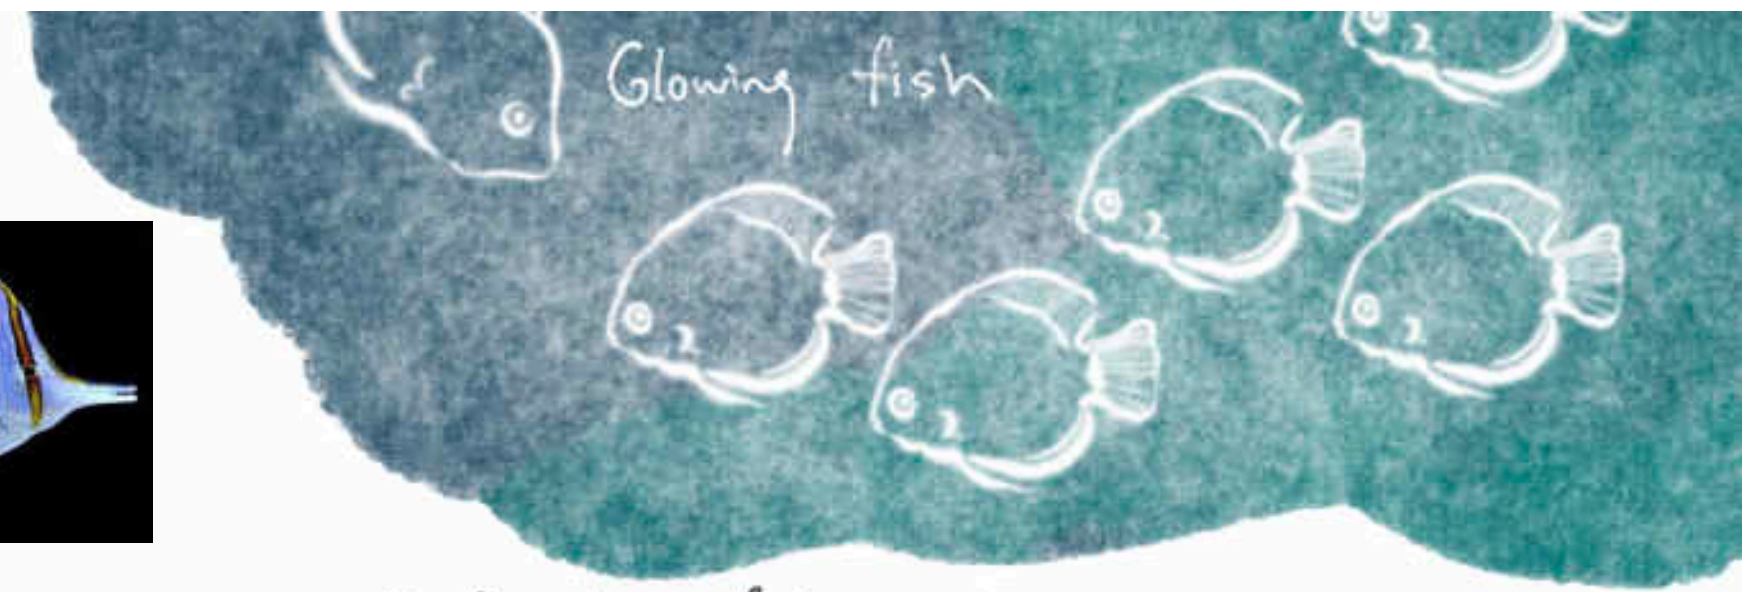

DOWNING

动画组 刘田田

故事板草图

• I found a fish which is really beautiful and have the glow texture.

海洋生物research

细化故事板-对比图

海报的草稿

1. SHADOW

- 1. Smooth Edge
- 2. Light

其他对比图

最终动画表现

手法的research

1

5

9

13