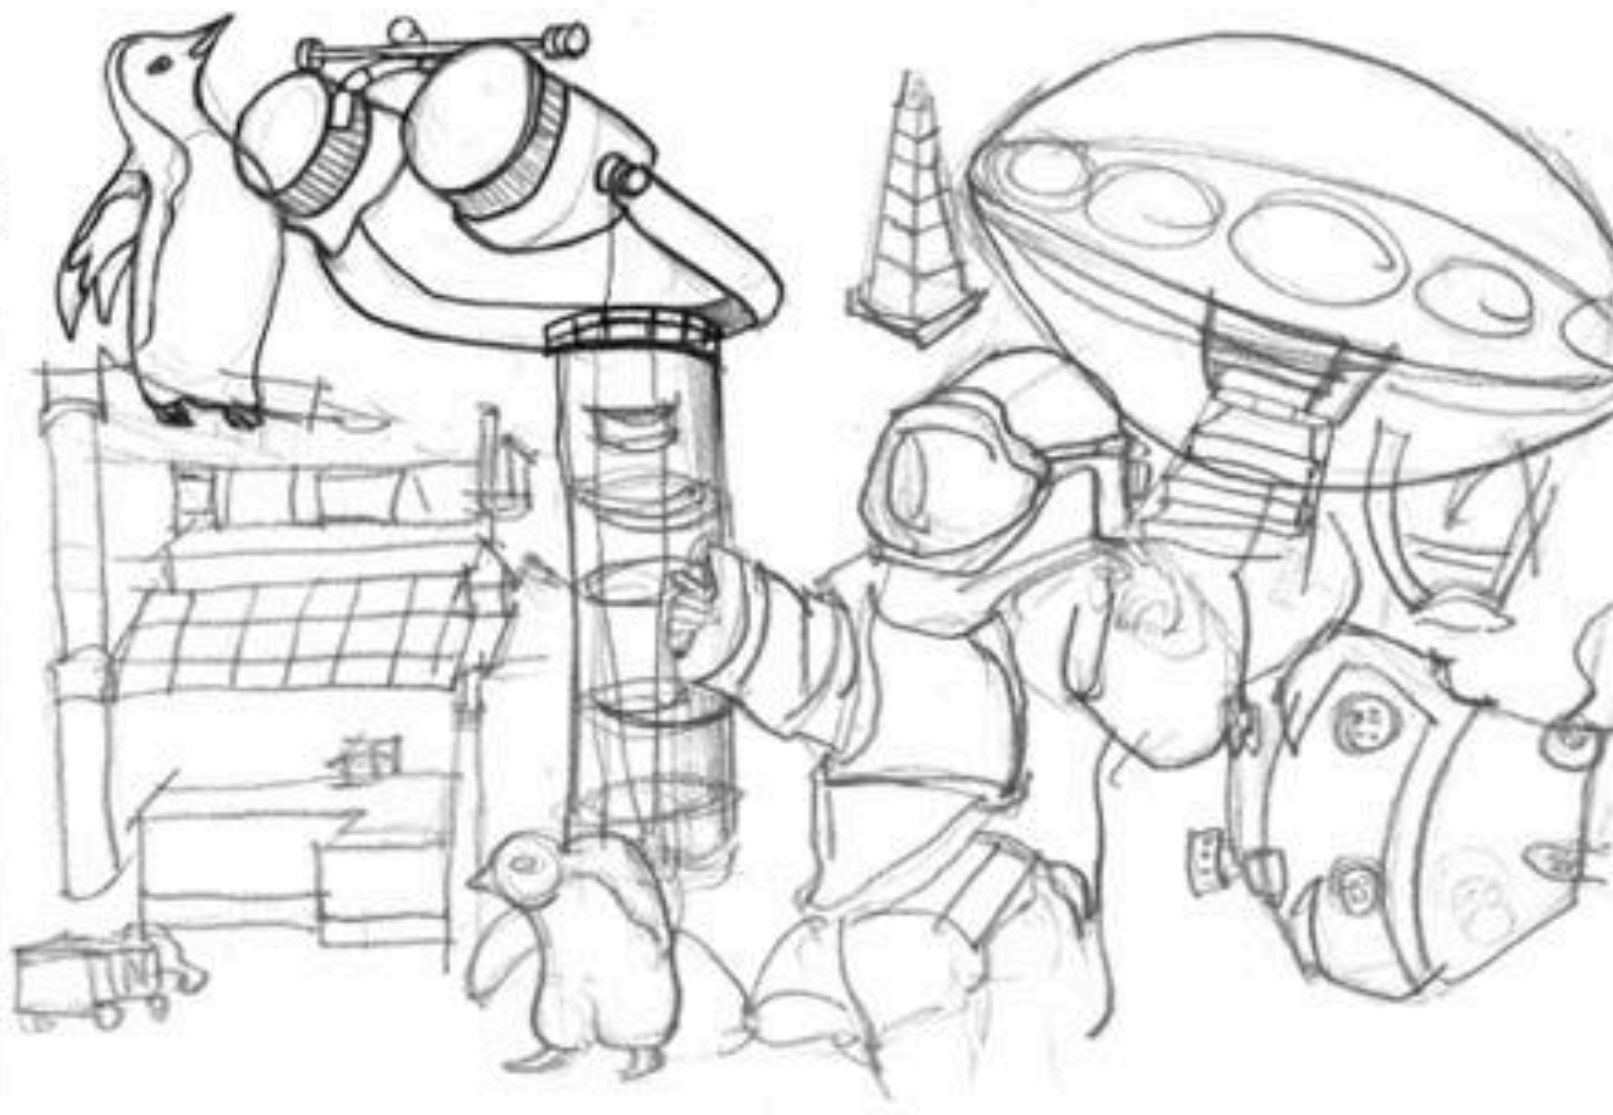

Character Design

John

52 YEARS OLD
LIVE IN THE
TOP OF THE
BUILDING.
WEARING
A KMTWEAR
LONELY.

SH:
DAV
BUSY

Character design

I make their clothes's color looks pretty dull, and to make sure the character's height can reach the barrels, I created a exagerrated prosthesis for the kid character.

Scene design

Sketch & Testing

In this page, it shows my sketches of the elements and the color test. Based on the references, I drew the elements that may appear in my final works such as gas masks and ice cubes. I found some photos in my research and drew them, I took the color in those drawings and develop to the color test.