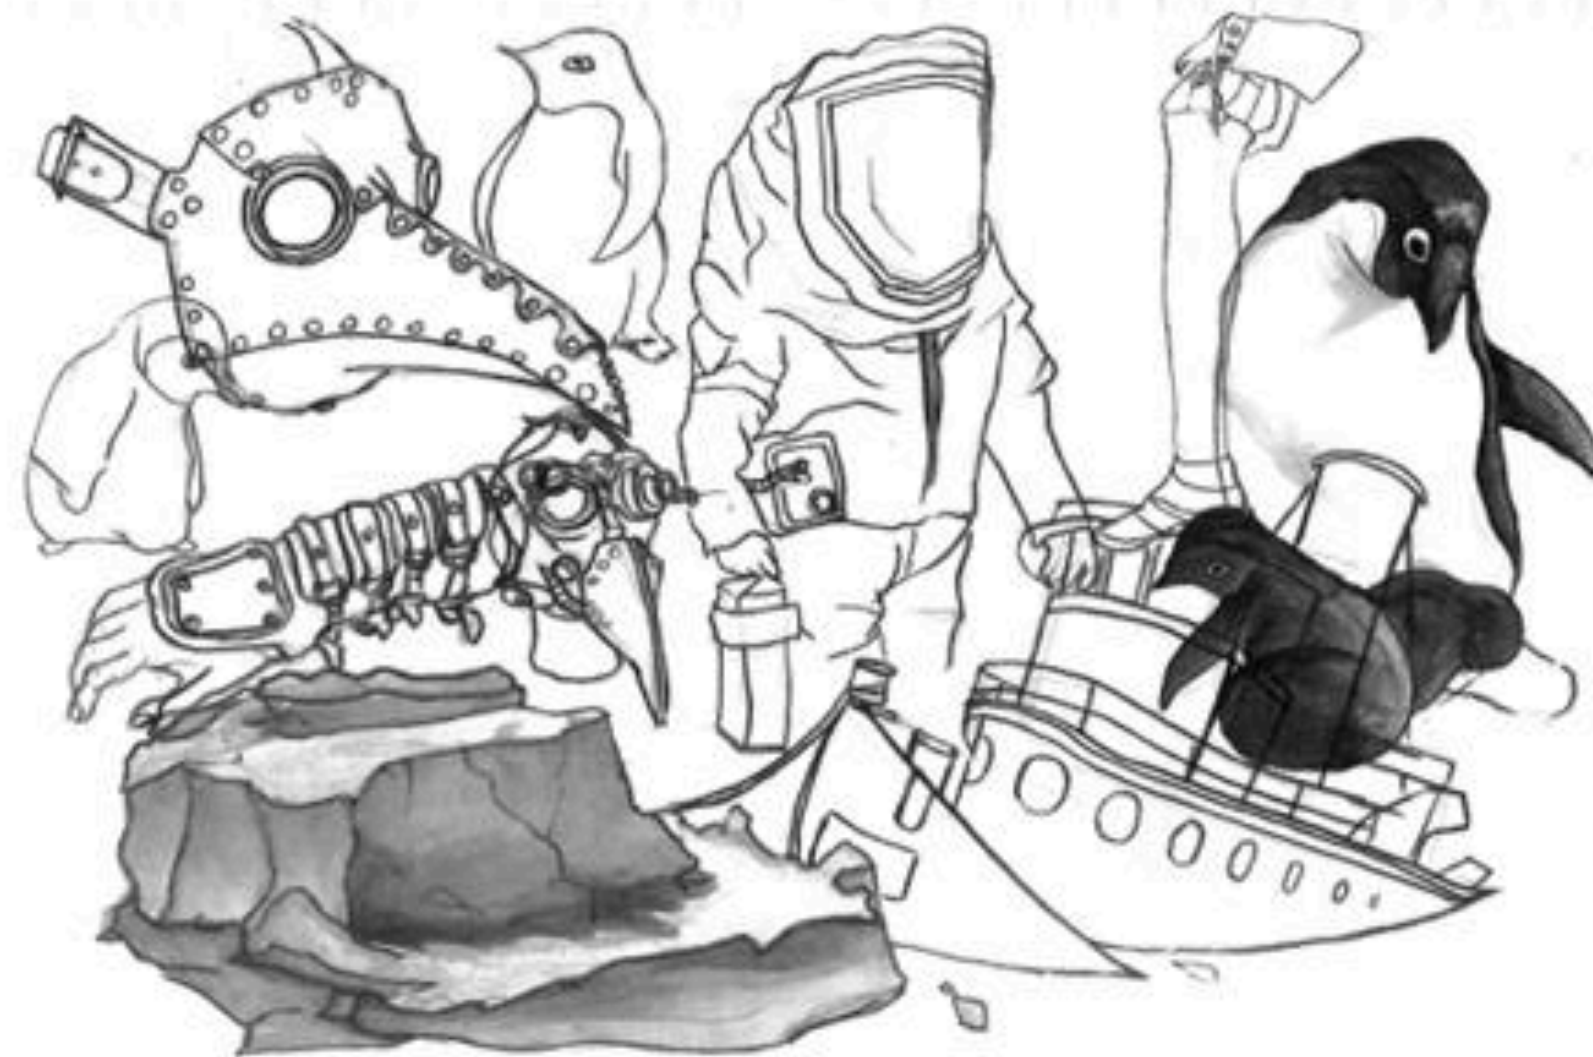

Character Design

John

52 YEARS OLD
LIVE IN THE
TOP OF THE
BUILDING.
WEARING
A KMTWEAR
LONELY.

SH:
DAV
BUSY

Character design

I make their clothes's color looks pretty dull, and to make sure the character's height can reach the barrels, I created a exagerrated prosthesis for the kid character.

Scene design

Sketch & Testing

In this page, it shows my sketches of the elements and the color test. Based on the references, I drew the elements that may appear in my final works such as gas masks and ice cubes. I found some photos in my research and drew them, I took the color in those drawings and develop to the color test.