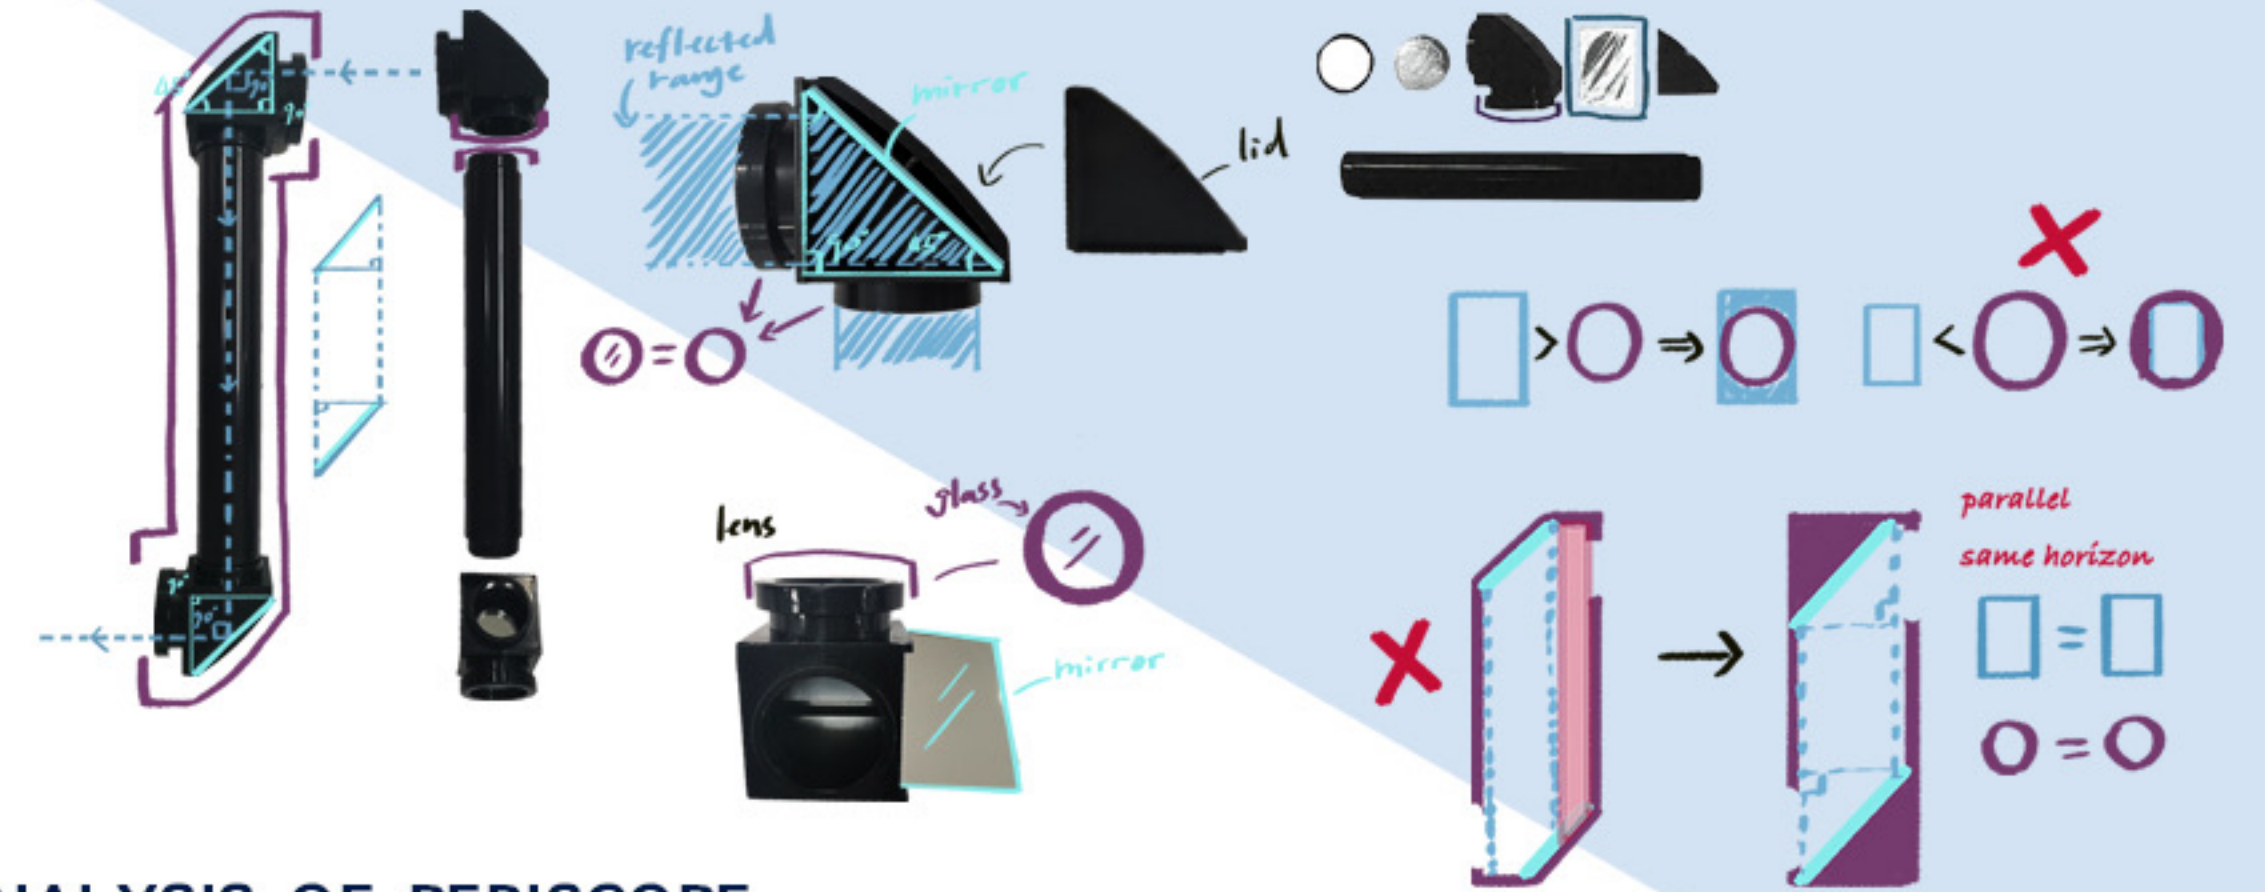

RESEARCH

small range
warm
simple

inferior material

sense of ceremony

wide range
inferior material

great material
easy to clean
simple

depressive colour

sense of ceremony
great material
decorated carving

wide range
complex

RESEARCH INTO TOMBSTONE

Comparison of different type of tombstone and conclude the cons and pros. The main cons and pros of tombstones are shape, size and great material.